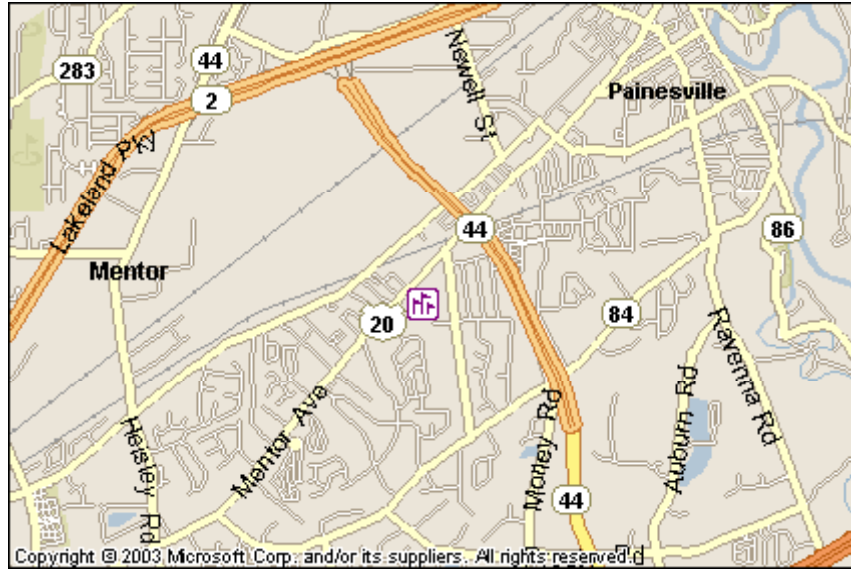

From Rt 2

Summary: 2.6 miles (7 minutes)

Time	Mile	Instruction	For	Toward
9:00 AM	0.0	Depart SR-2, Painesville, OH 44077 on Local road(s) (North)	142 yds	
9:00 AM	0.1	Turn RIGHT (East) onto Blackbrook Rd [County Hwy 310]	0.7 mi	
9:02 AM	0.8	Turn RIGHT (South) onto Newell St [County Hwy 335]	1.0 mi	
9:04 AM	1.8	Bear LEFT (South-East) onto Newell St	0.1 mi	
9:05 AM	1.9	Turn RIGHT (South-West) onto US-20 [Mentor Ave]	0.7 mi	
9:07 AM	2.6	Arrive 1301 Mentor Ave, Painesville, OH 44077		